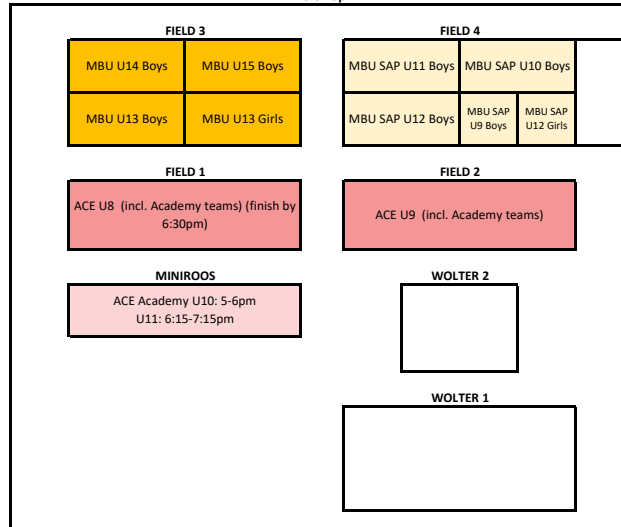

MONDAY  
5-6:45pm

7pm

TUESDAY  
5-6:45pm

7pm

WEDNESDAY  
5-6:45pm

7pm

THURSDAY  
5-6:45pm

7pm

FRIDAY  
5-6:45pm