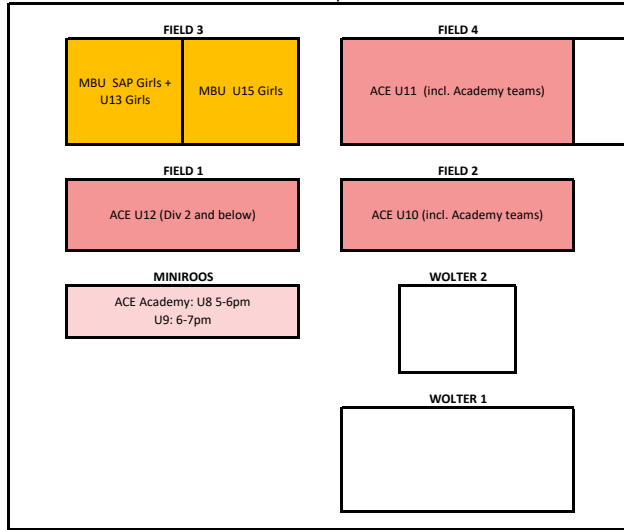

MONDAY  
5-6:45pm

7pm

TUESDAY  
5-6:45pm

7pm

WEDNESDAY  
5-6:45pm

7pm

THURSDAY  
5-6:45pm

7pm

FRIDAY  
5-6:45pm