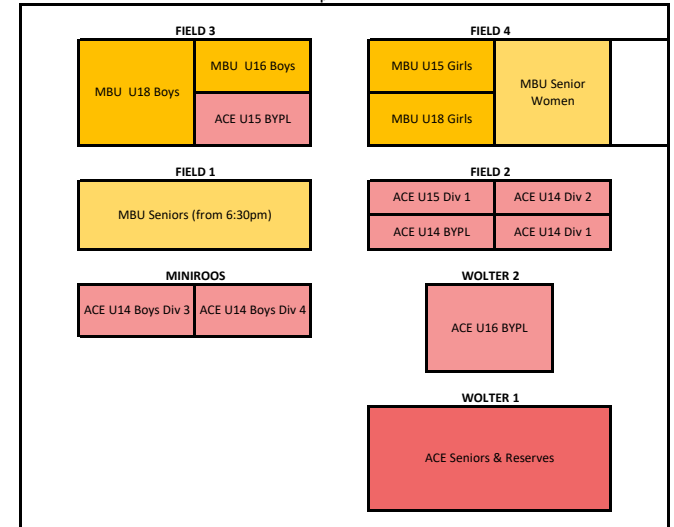

MONDAY  
5-6:45pm

7pm

TUESDAY  
5-6:45pm

7pm

WEDNESDAY  
5-6:45pm

7pm

THURSDAY  
5-6:45pm

7pm

FRIDAY  
5-6:45pm