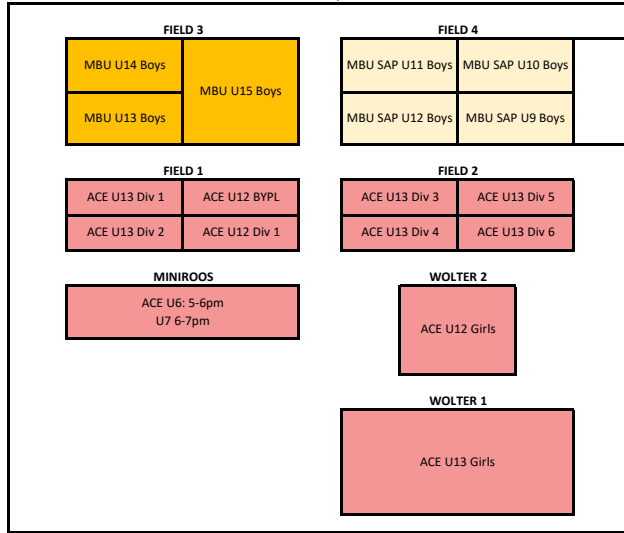

MONDAY  
5-6:45pm

7pm

TUESDAY  
5-6:45pm

7pm

WEDNESDAY  
5-6:45pm

7pm

THURSDAY  
5-6:45pm

7pm

FRIDAY  
5-6:45pm