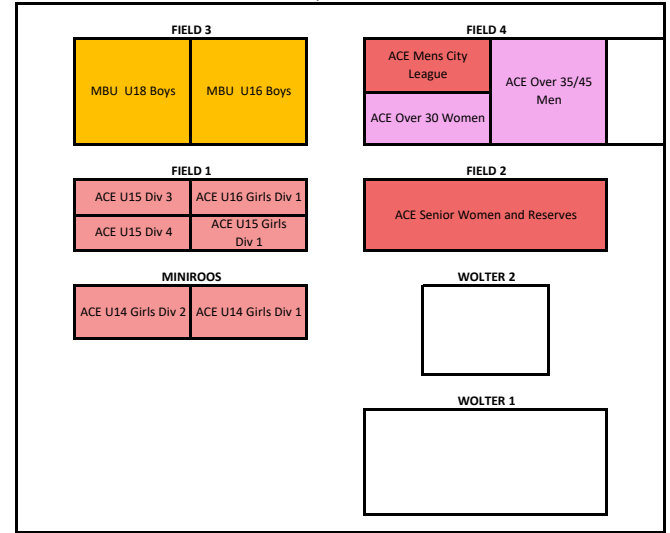

MONDAY  
5-6:45pm

7pm

TUESDAY  
5-6:45pm

7pm

WEDNESDAY  
5-6:45pm

7pm

THURSDAY  
5-6:45pm

7pm

FRIDAY  
5-6:45pm