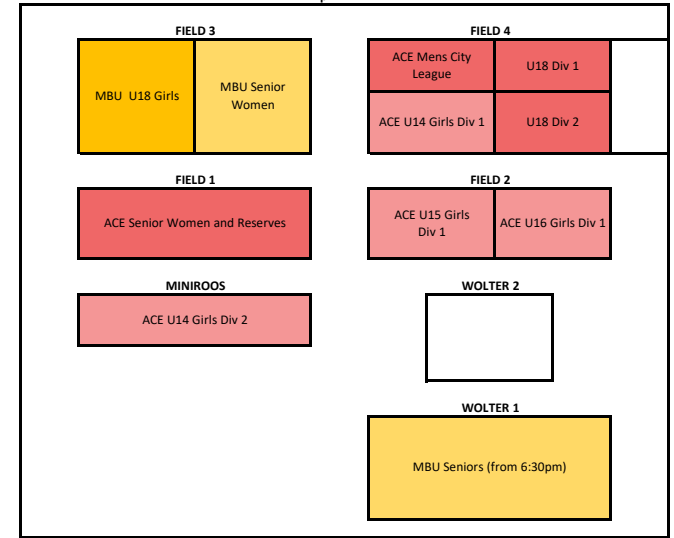

MONDAY  
5-6:45pm

7pm

TUESDAY  
5-6:45pm

7pm

WEDNESDAY  
5-6:45pm

7pm

THURSDAY  
5-6:45pm

7pm

FRIDAY  
5-6:45pm