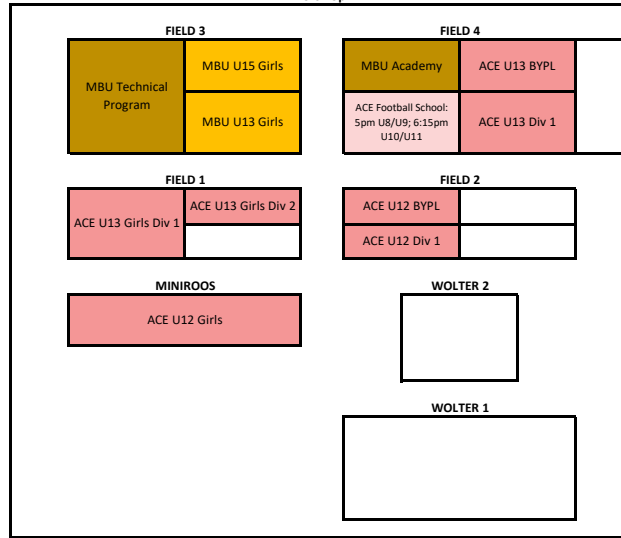

MONDAY  
5-6:45pm

7pm

TUESDAY  
5-6:45pm

7pm

WEDNESDAY  
5-6:45pm

7pm

THURSDAY  
5-6:45pm

7pm

FRIDAY  
5-6:45pm