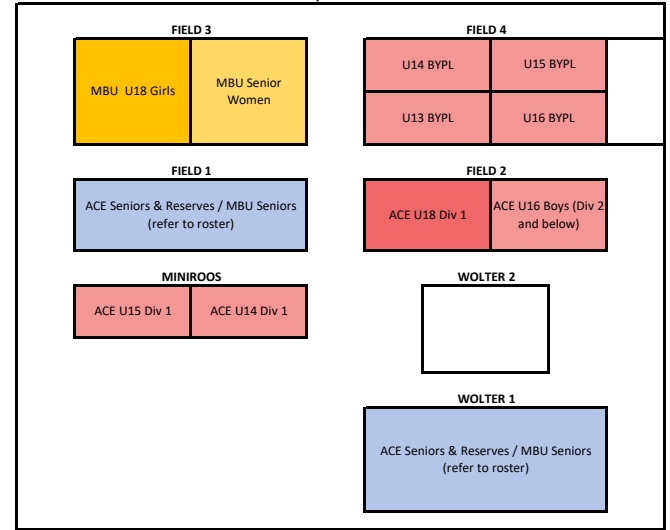

MONDAY  
5-6:45pm

7pm

TUESDAY  
5-6:45pm

7pm

WEDNESDAY  
5-6:45pm

7pm

THURSDAY  
5-6:45pm

7pm

FRIDAY  
5-6:45pm