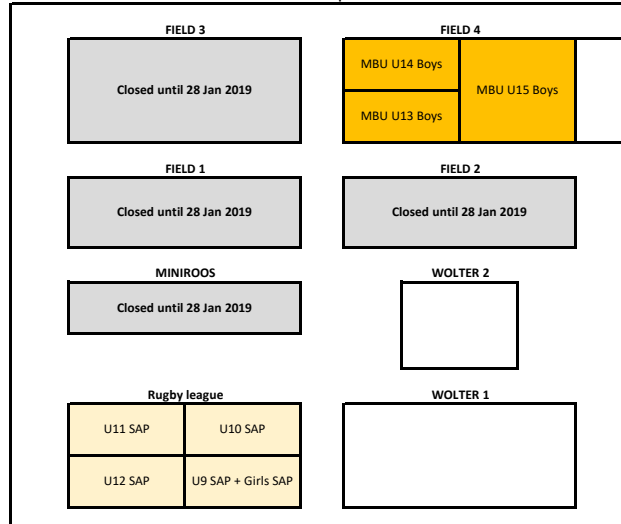

MONDAY  
5-6:45pm

7pm

TUESDAY  
5-6:45pm

7pm

WEDNESDAY  
5-6:45pm

7pm

THURSDAY  
5-6:45pm

7pm

FRIDAY  
5-6:45pm

7pm