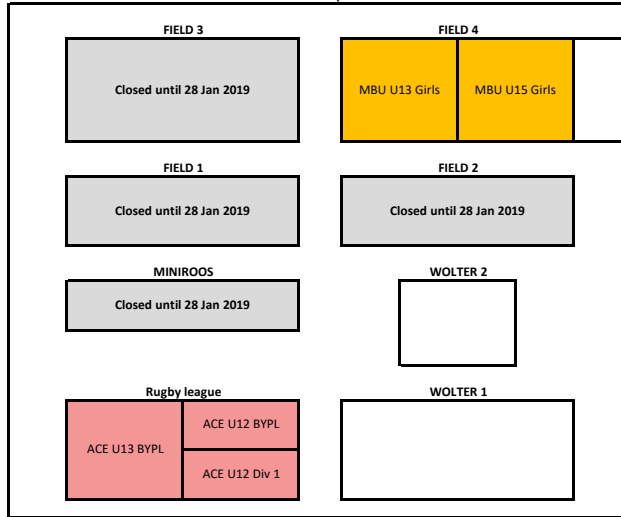

MONDAY  
5-6:45pm

7pm

TUESDAY  
5-6:45pm

7pm

WEDNESDAY  
5-6:45pm

7pm

THURSDAY  
5-6:45pm

7pm

FRIDAY  
5-6:45pm

7pm