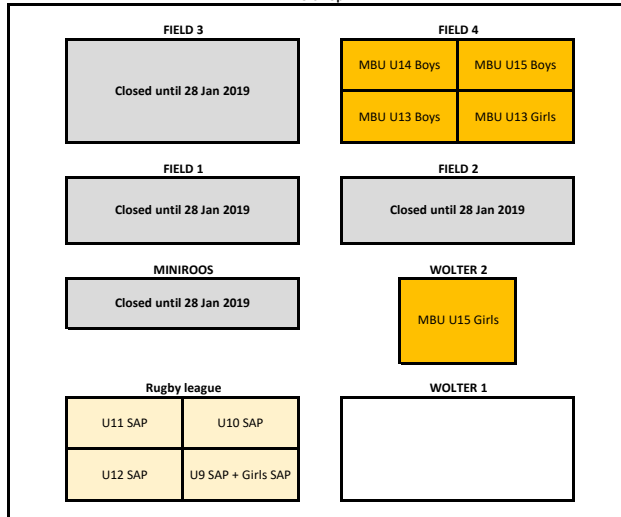

MONDAY  
5-6:45pm

7pm

TUESDAY  
5-6:45pm

7pm

WEDNESDAY  
5-6:45pm

7pm

THURSDAY  
5-6:45pm

7pm

FRIDAY  
5-6:45pm

7pm