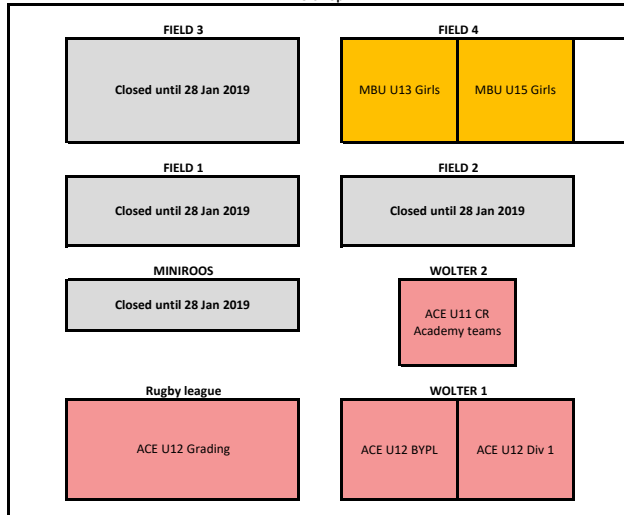

MONDAY  
5-6:45pm

7pm

TUESDAY  
5-6:45pm

7pm

WEDNESDAY  
5-6:45pm

7pm

THURSDAY  
5-6:45pm

7pm

FRIDAY  
5-6:45pm

7pm