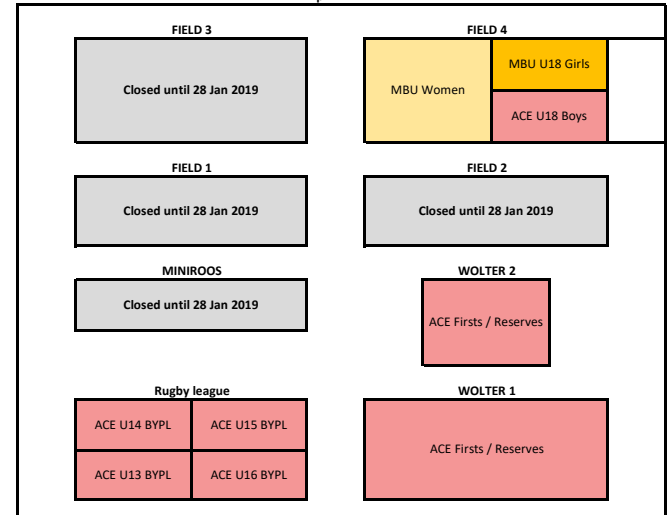

MONDAY  
5-6:45pm

7pm

TUESDAY  
5-6:45pm

7pm

WEDNESDAY  
5-6:45pm

7pm

THURSDAY  
5-6:45pm

7pm

FRIDAY  
5-6:45pm

7pm