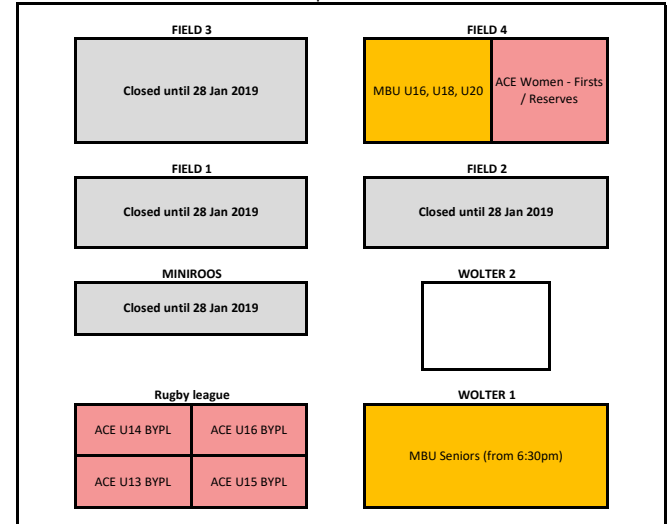

MONDAY  
5-6:45pm

7pm

TUESDAY  
5-6:45pm

7pm

WEDNESDAY  
5-6:45pm

7pm

THURSDAY  
5-6:45pm

7pm

FRIDAY  
5-6:45pm

7pm