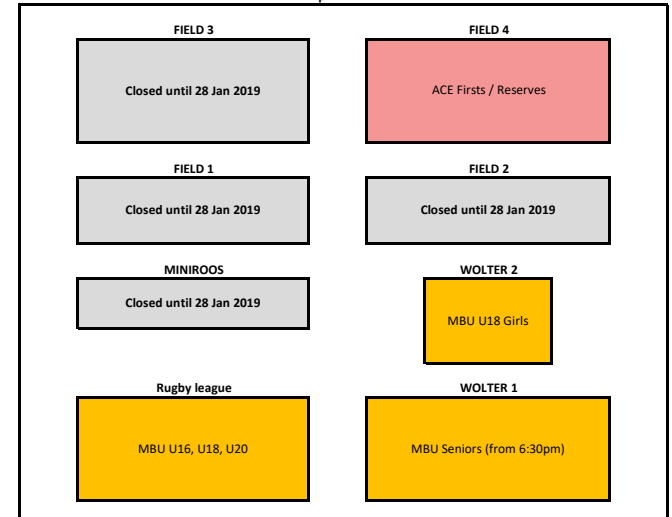

MONDAY  
5-6:45pm

7pm

TUESDAY  
5-6:45pm

7pm

WEDNESDAY  
5-6:45pm

7pm

THURSDAY  
5-6:45pm

7pm

FRIDAY  
5-6:45pm

7pm