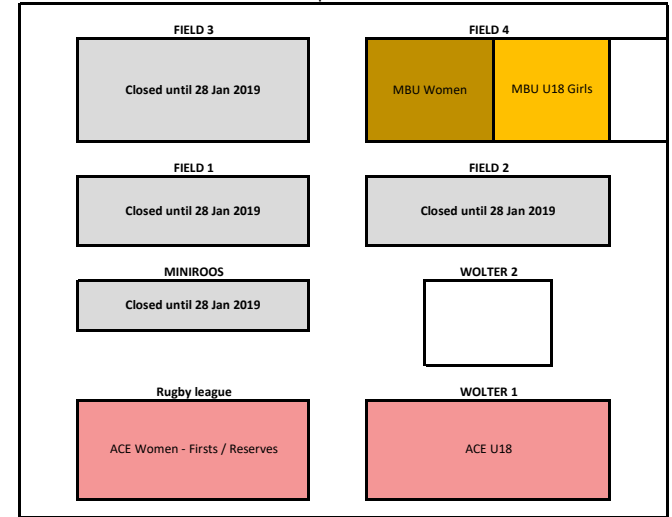

MONDAY  
5-6:45pm

7pm

TUESDAY  
5-6:45pm

7pm

WEDNESDAY  
5-6:45pm

7pm

THURSDAY  
5-6:45pm

7pm

FRIDAY  
5-6:45pm

7pm