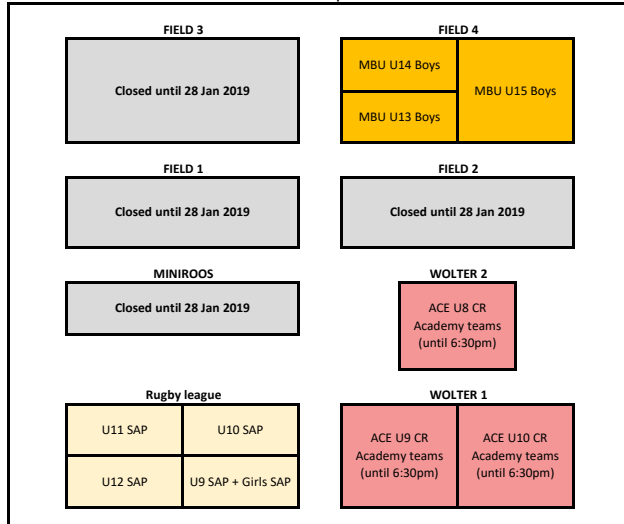

MONDAY  
5-6:45pm

7pm

TUESDAY  
5-6:45pm

7pm

WEDNESDAY  
5-6:45pm

7pm

THURSDAY  
5-6:45pm

7pm

FRIDAY  
5-6:45pm

7pm