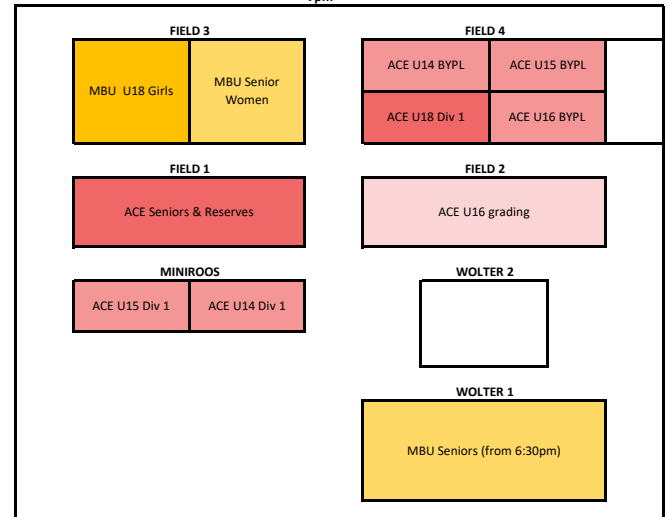

MONDAY
5-6:45pm

7pm

TUESDAY
5-6:45pm

7pm

WEDNESDAY
5-6:45pm

7pm

THURSDAY
5-6:45pm

7pm

FRIDAY
5-6:45pm