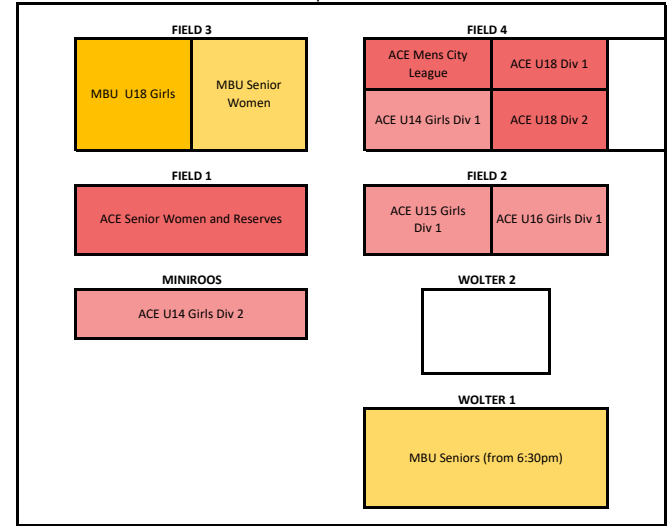

MONDAY
5-6:45pm

7pm

TUESDAY
5-6:45pm

7pm

WEDNESDAY
5-6:45pm

7pm

THURSDAY
5-6:45pm

7pm

FRIDAY
5-6:45pm