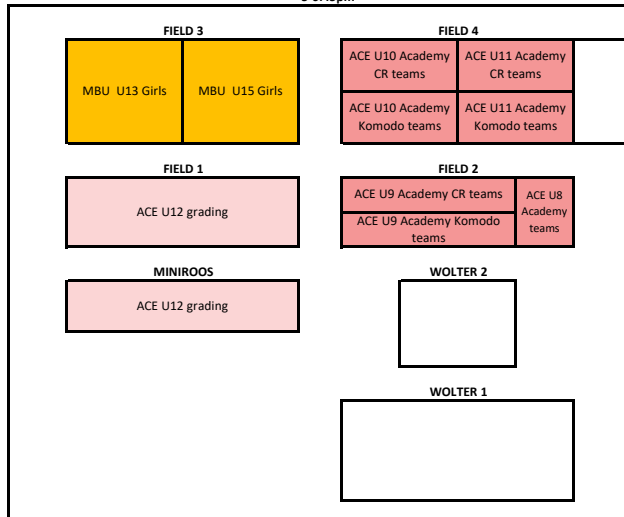

MONDAY
5-6:45pm

7pm

TUESDAY
5-6:45pm

7pm

WEDNESDAY
5-6:45pm

7pm

THURSDAY
5-6:45pm

7pm