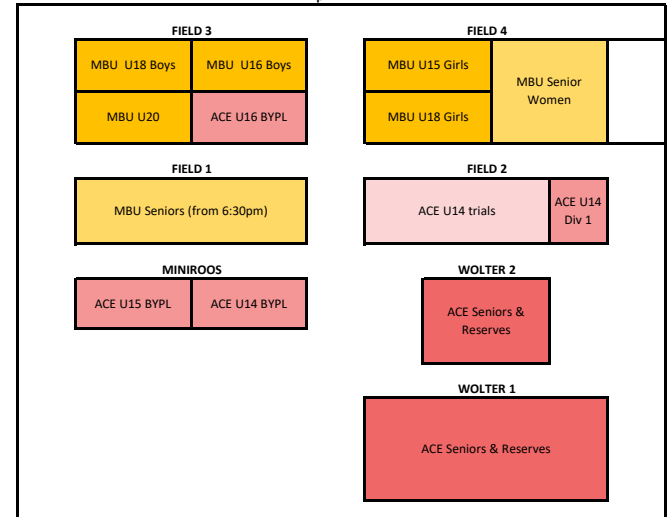

MONDAY
5-6:45pm

7pm

TUESDAY
5-6:45pm

7pm

WEDNESDAY
5-6:45pm

7pm

THURSDAY
5-6:45pm

7pm

FRIDAY
5-6:45pm