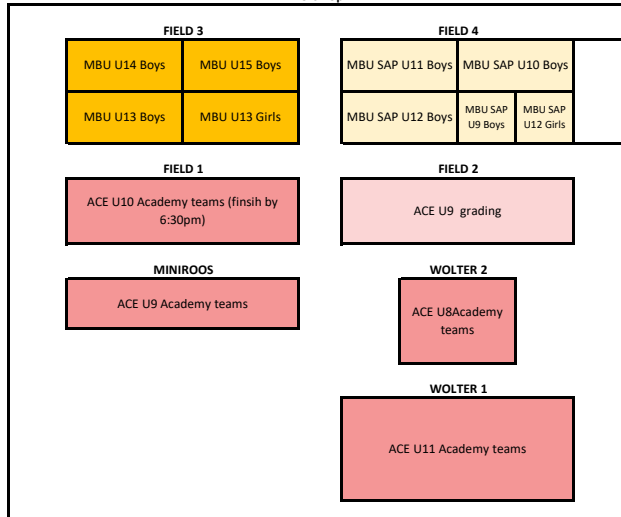

MONDAY
5-6:45pm

7pm

TUESDAY
5-6:45pm

7pm

WEDNESDAY
5-6:45pm

7pm

THURSDAY
5-6:45pm

7pm