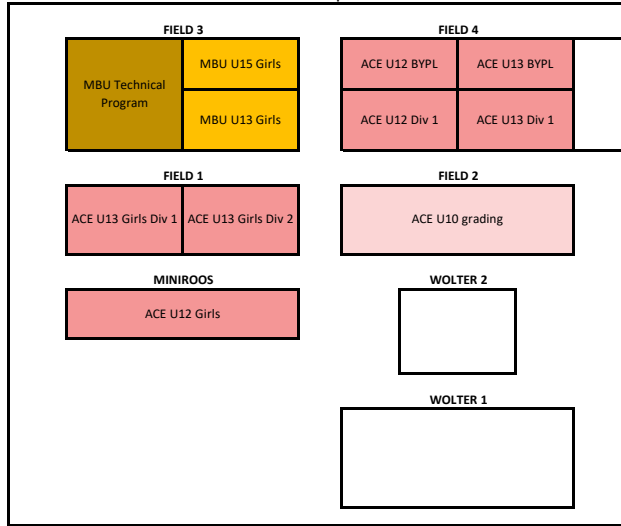

MONDAY
5-6:45pm

7pm

TUESDAY
5-6:45pm

7pm

WEDNESDAY
5-6:45pm

7pm

THURSDAY
5-6:45pm

7pm

FRIDAY
5-6:45pm