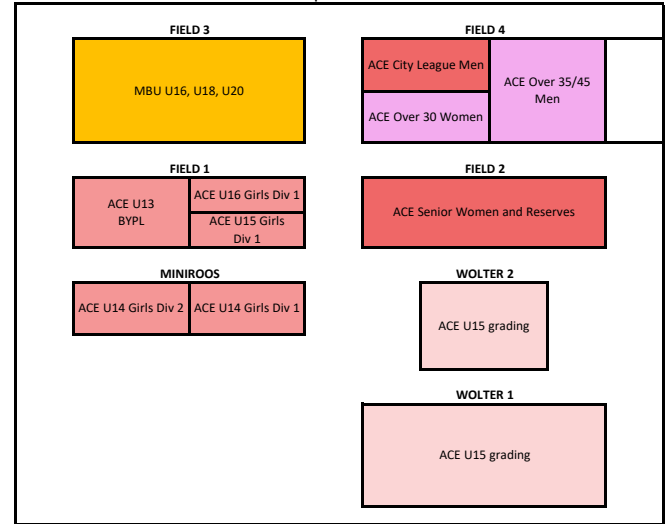

MONDAY
5-6:45pm

7pm

TUESDAY
5-6:45pm

7pm

WEDNESDAY
5-6:45pm

7pm

THURSDAY
5-6:45pm

7pm

FRIDAY
5-6:45pm