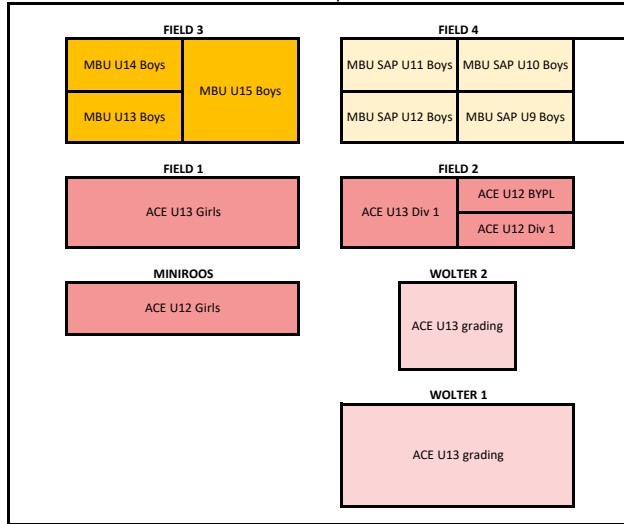

MONDAY
5-6:45pm

7pm

TUESDAY
5-6:45pm

7pm

WEDNESDAY
5-6:45pm

7pm

THURSDAY
5-6:45pm

7pm

FRIDAY
5-6:45pm