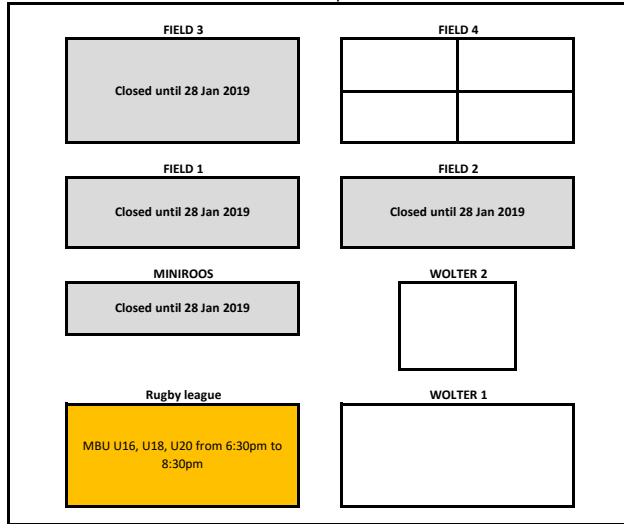

MONDAY
5-6:30pm

7pm

TUESDAY
5-6:30pm

7pm

WEDNESDAY
5-6:30pm

7pm

THURSDAY
5-6:30pm

7pm

FRIDAY
5-6:30pm

7pm