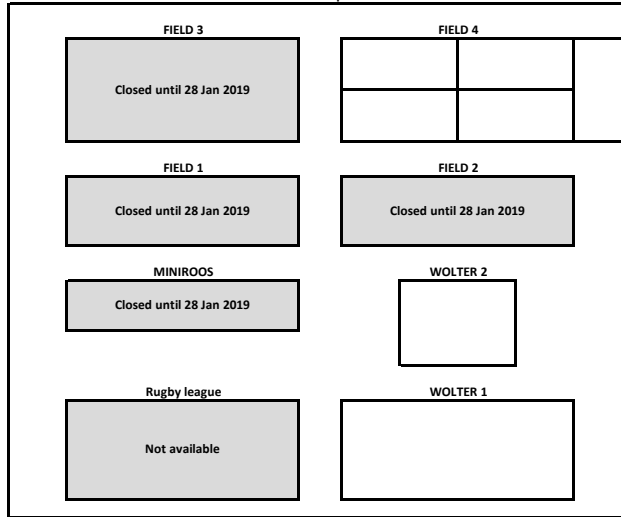

MONDAY
5-6:30pm

7pm

TUESDAY
5-6:30pm

7pm

WEDNESDAY
5-6:30pm

7pm

THURSDAY
5-6:30pm

7pm