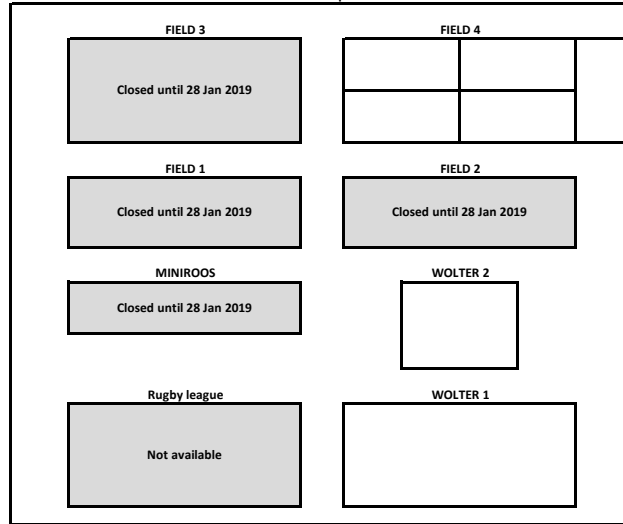

FRIDAY
5-6:30pm