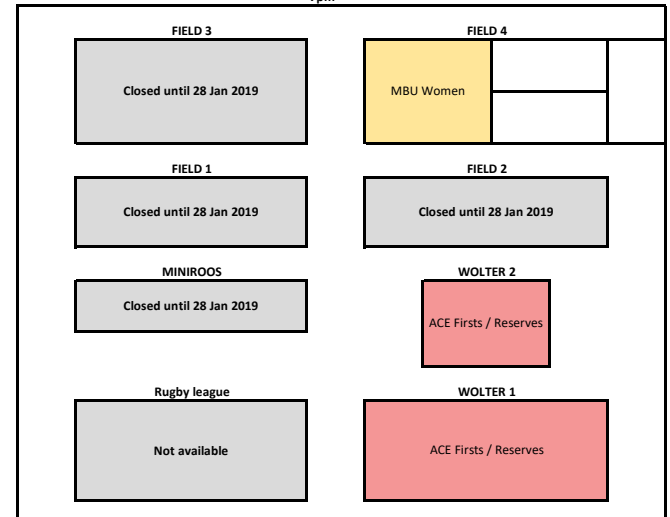

MONDAY
5-6:30pm

7pm

TUESDAY
5-6:30pm

7pm

WEDNESDAY
5-6:30pm

7pm

THURSDAY
5-6:30pm

7pm

FRIDAY
5-6:30pm

7pm