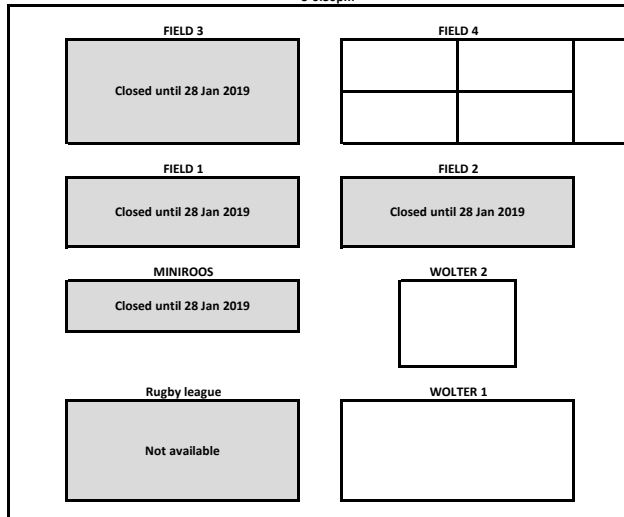

MONDAY
5-6:30pm

7pm

TUESDAY
5-6:30pm

7pm

WEDNESDAY
5-6:30pm

7pm

THURSDAY
5-6:30pm

7pm