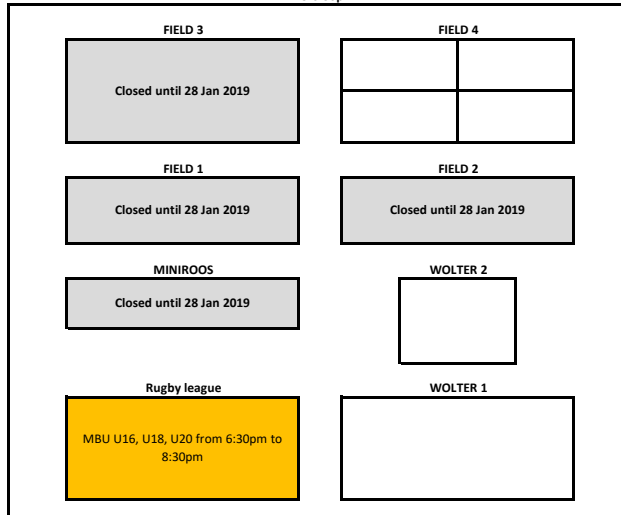

MONDAY
5-6:30pm

7pm

TUESDAY
5-6:30pm

7pm

WEDNESDAY
5-6:30pm

7pm

THURSDAY
5-6:30pm

7pm

FRIDAY
5-6:30pm

7pm