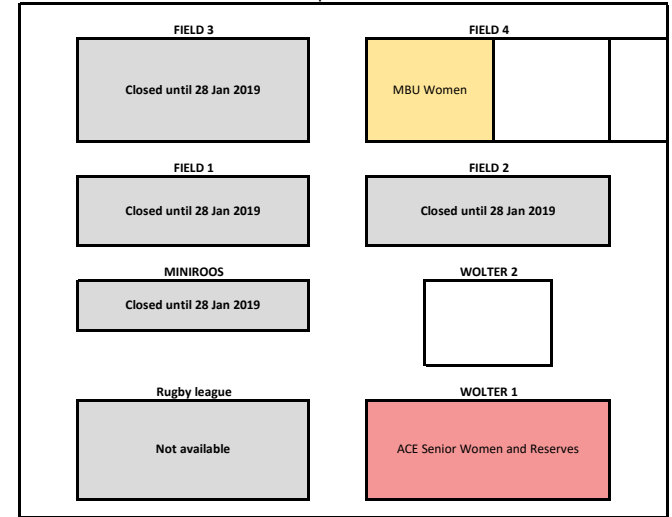

MONDAY
5-6:30pm

7pm

TUESDAY
5-6:30pm

7pm

WEDNESDAY
5-6:30pm

7pm

THURSDAY
5-6:30pm

7pm

FRIDAY
5-6:30pm

7pm