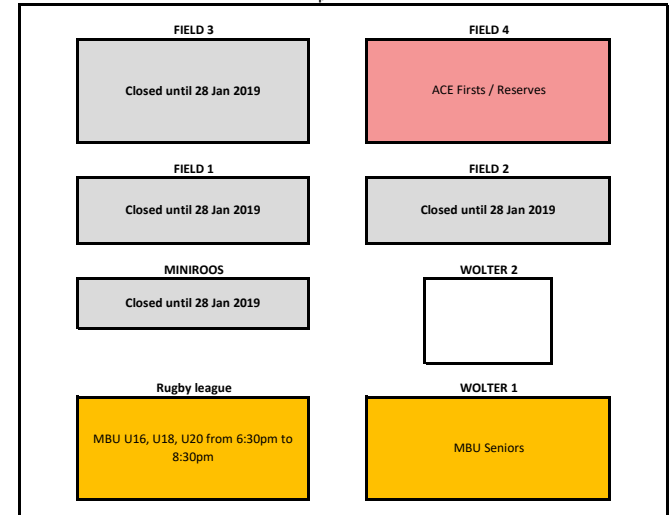

MONDAY
5-6:30pm

7pm

TUESDAY
5-6:30pm

7pm

WEDNESDAY
5-6:30pm

7pm

THURSDAY
5-6:30pm

7pm

FRIDAY
5-6:30pm

7pm