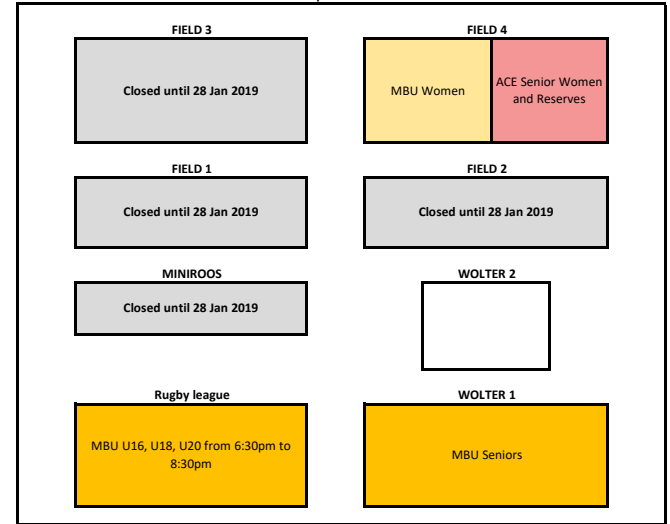

MONDAY
5-6:30pm

7pm

TUESDAY
5-6:30pm

7pm

WEDNESDAY
5-6:30pm

7pm

THURSDAY
5-6:30pm

7pm

FRIDAY
5-6:30pm

7pm