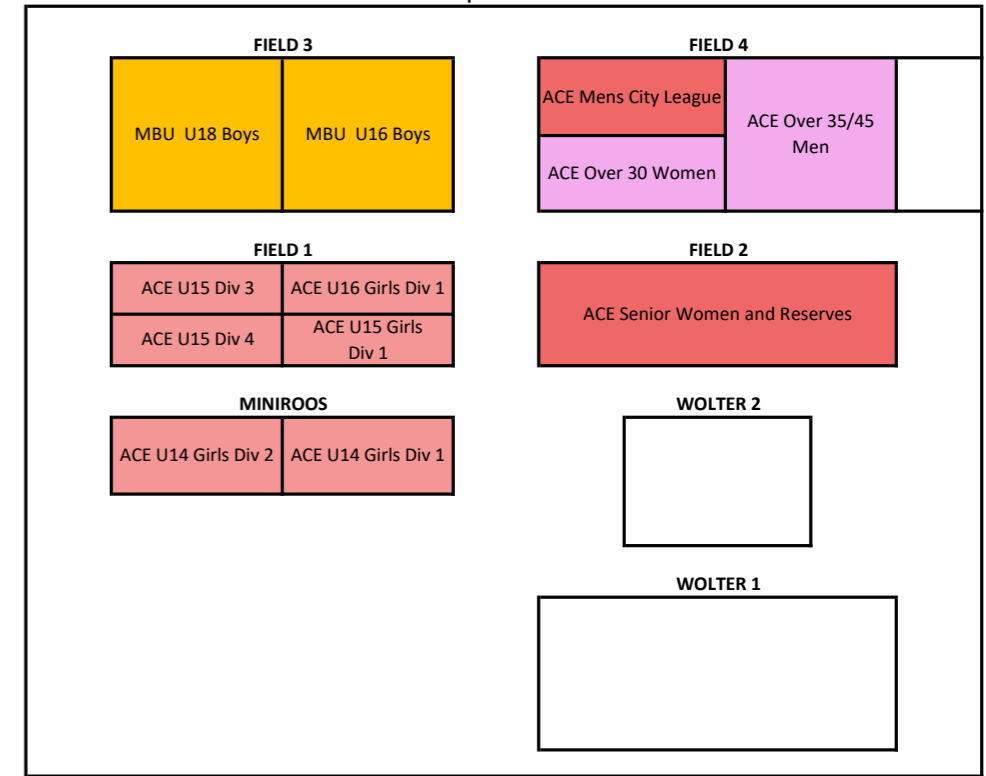

WEDNESDAY
5-6:45pm

7pm

THURSDAY
5-6:45pm

7pm

FRIDAY
5-6:45pm