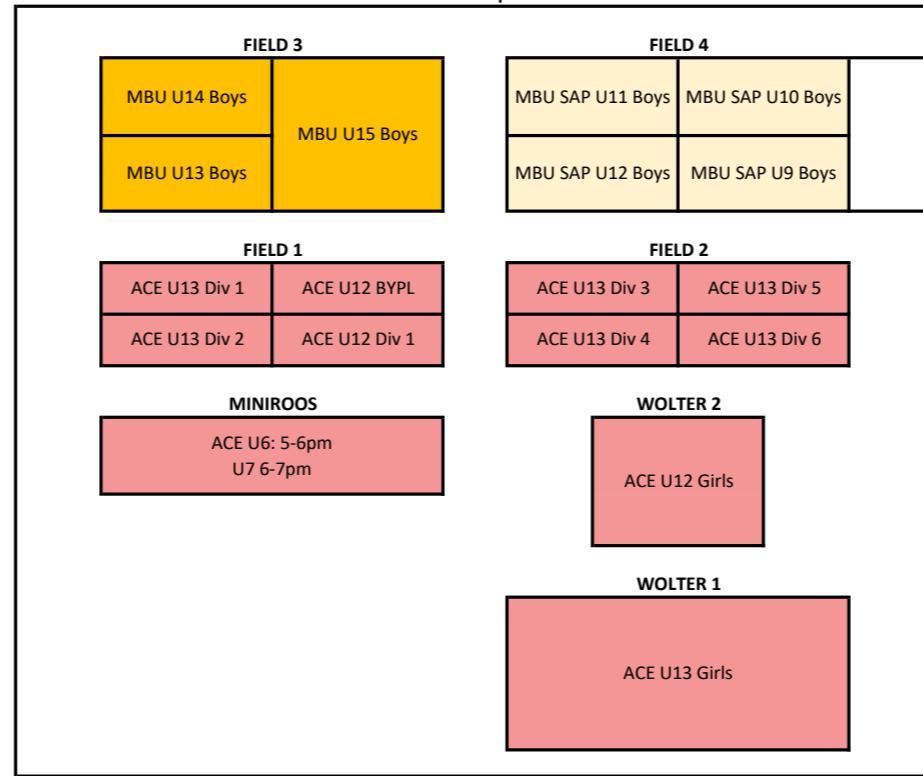

WEDNESDAY
5-6:45pm

7pm

THURSDAY
5-6:45pm

7pm

FRIDAY
5-6:45pm