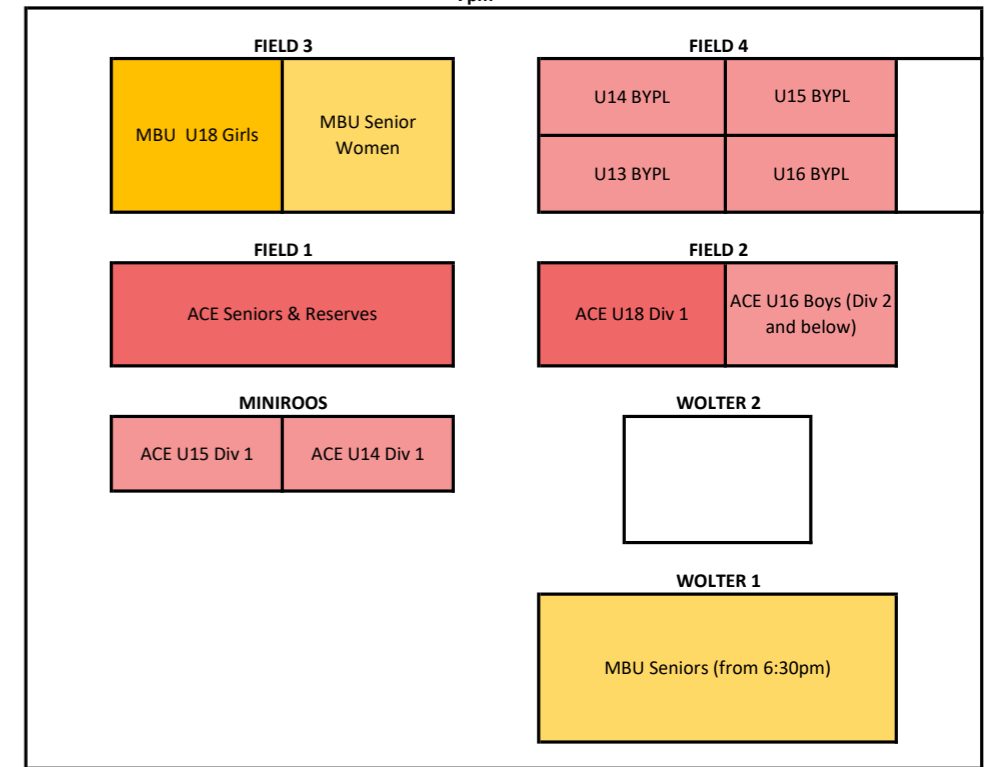

WEDNESDAY
5-6:45pm

7pm

THURSDAY
5-6:45pm

7pm

FRIDAY
5-6:45pm