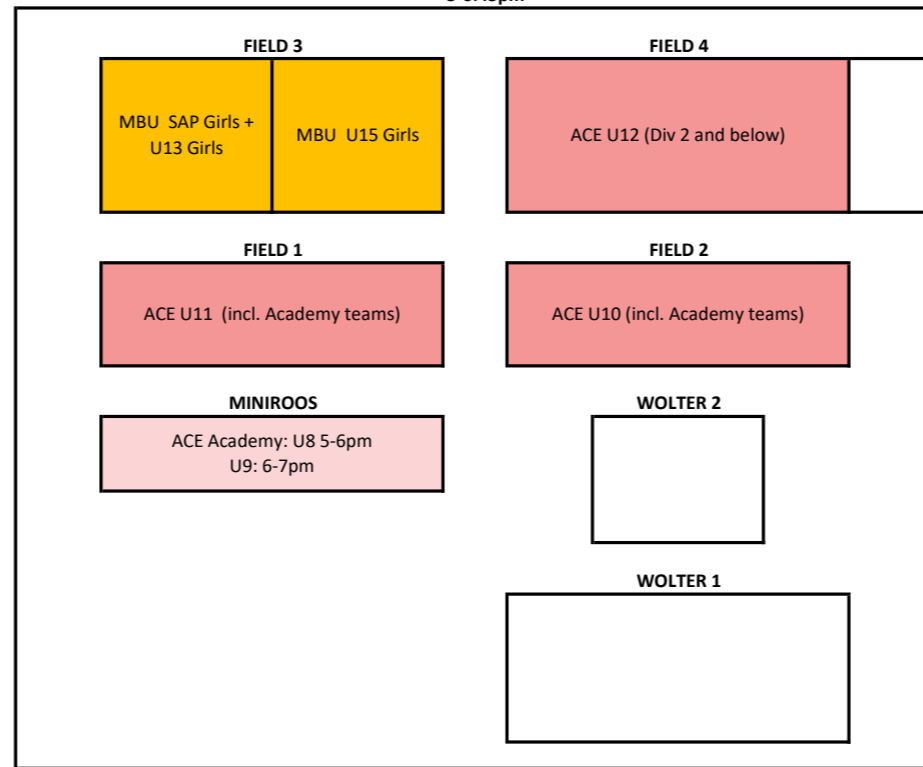

WEDNESDAY
5-6:45pm

7pm

THURSDAY
5-6:45pm

7pm

FRIDAY
5-6:45pm