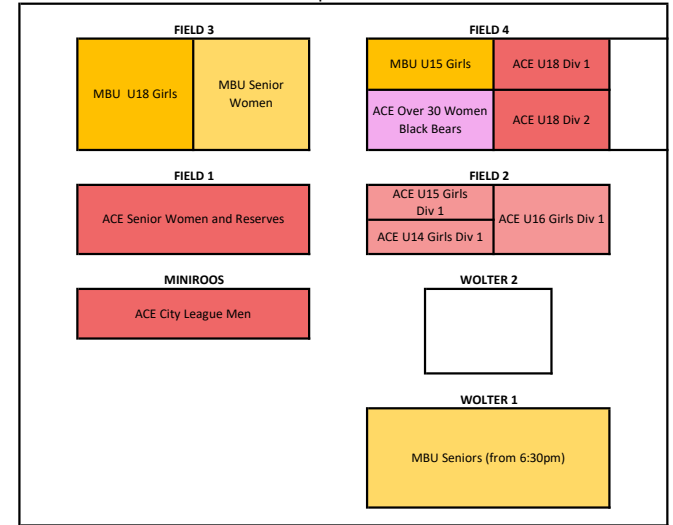

MONDAY  
5-6:45pm

7pm

TUESDAY  
5-6:45pm

7pm

WEDNESDAY  
5-6:45pm

7pm

THURSDAY  
5-6:45pm

7pm

FRIDAY  
5-6:45pm