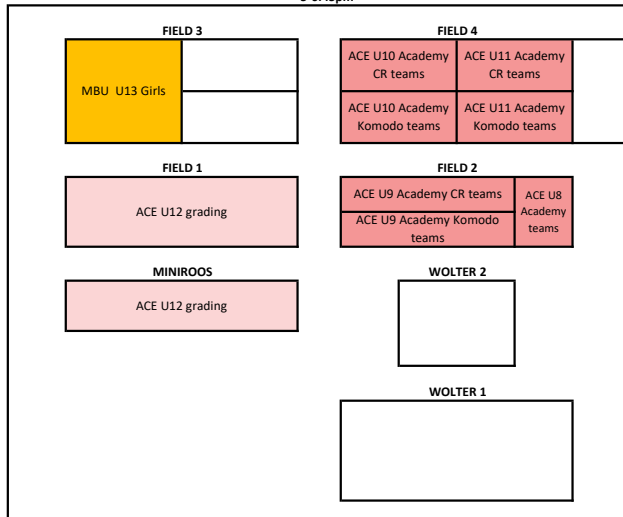

MONDAY  
5-6:45pm

7pm

TUESDAY  
5-6:45pm

7pm

WEDNESDAY  
5-6:45pm

7pm

THURSDAY  
5-6:45pm

7pm