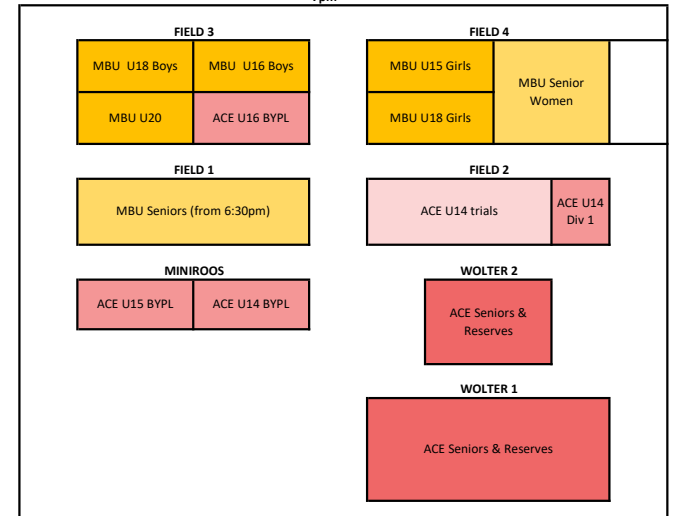

MONDAY  
5-6:45pm

7pm

TUESDAY  
5-6:45pm

7pm

WEDNESDAY  
5-6:45pm

7pm

THURSDAY  
5-6:45pm

7pm

FRIDAY  
5-6:45pm