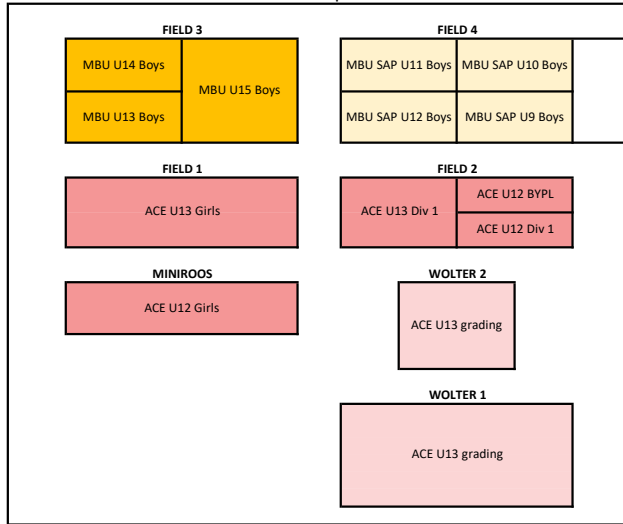

MONDAY  
5-6:45pm

7pm

TUESDAY  
5-6:45pm

7pm

WEDNESDAY  
5-6:45pm

7pm

THURSDAY  
5-6:45pm

7pm

FRIDAY  
5-6:45pm