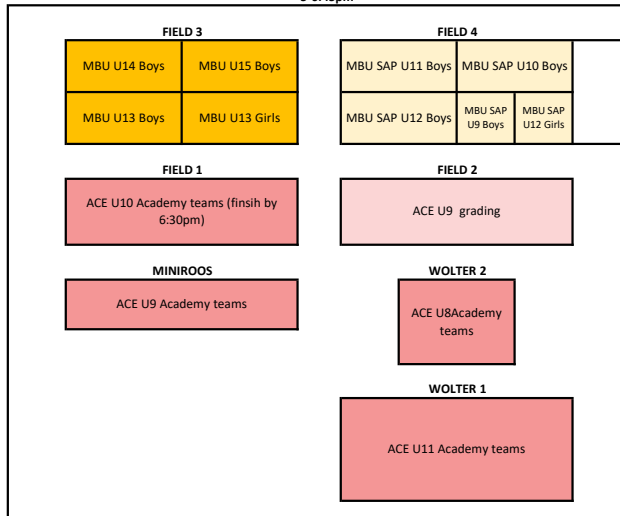

MONDAY  
5-6:45pm

7pm

TUESDAY  
5-6:45pm

7pm

WEDNESDAY  
5-6:45pm

7pm

THURSDAY  
5-6:45pm

7pm

FRIDAY  
5-6:45pm