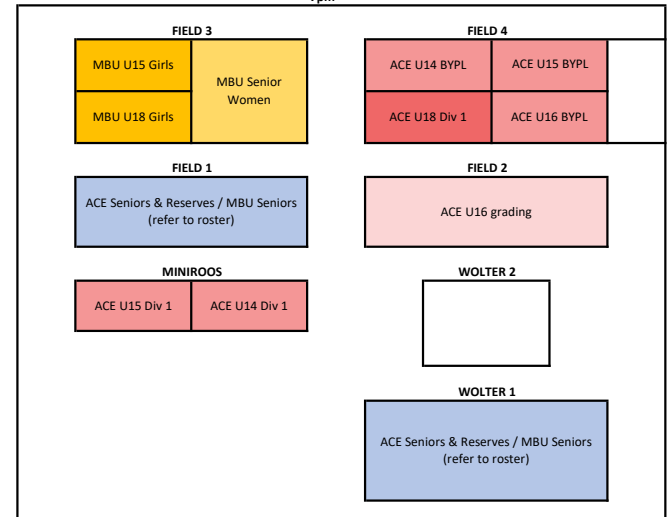

MONDAY  
5-6:45pm

7pm

TUESDAY  
5-6:45pm

7pm

WEDNESDAY  
5-6:45pm

7pm

THURSDAY  
5-6:45pm

7pm

FRIDAY  
5-6:45pm