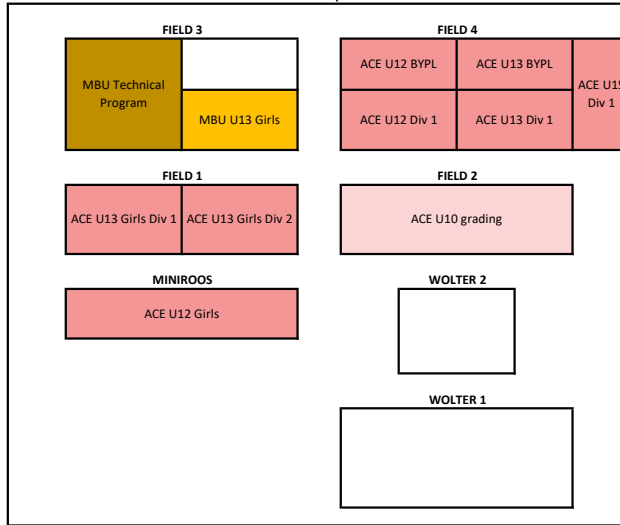

MONDAY  
5-6:45pm

7pm

TUESDAY  
5-6:45pm

7pm

WEDNESDAY  
5-6:45pm

7pm

THURSDAY  
5-6:45pm

7pm

FRIDAY  
5-6:45pm