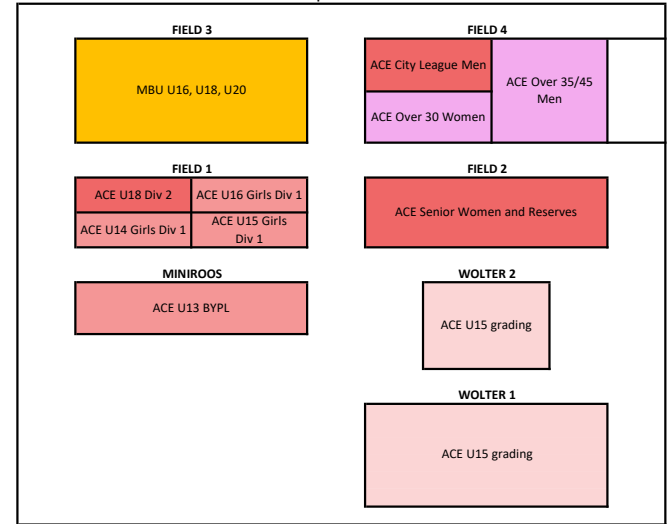

MONDAY  
5-6:45pm

7pm

TUESDAY  
5-6:45pm

7pm

WEDNESDAY  
5-6:45pm

7pm

THURSDAY  
5-6:45pm

7pm

FRIDAY  
5-6:45pm